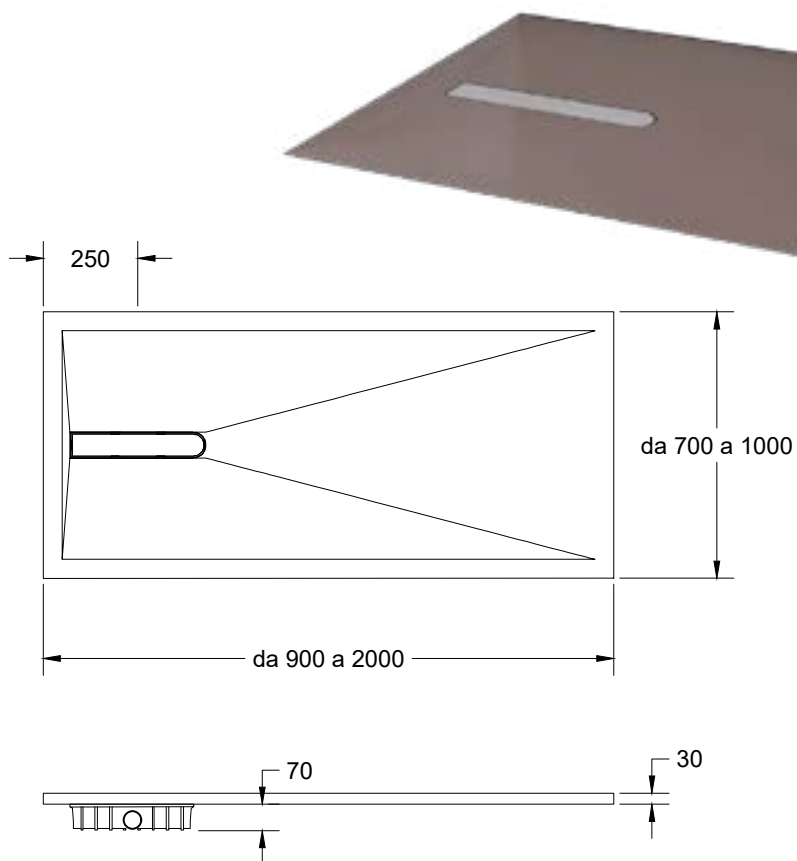

Nero Golden
CODE LL03

Bianco Siberia
CODE LL04

Bianco Terrazzo
CODE LL05

Bianco Golden
CODE LL06