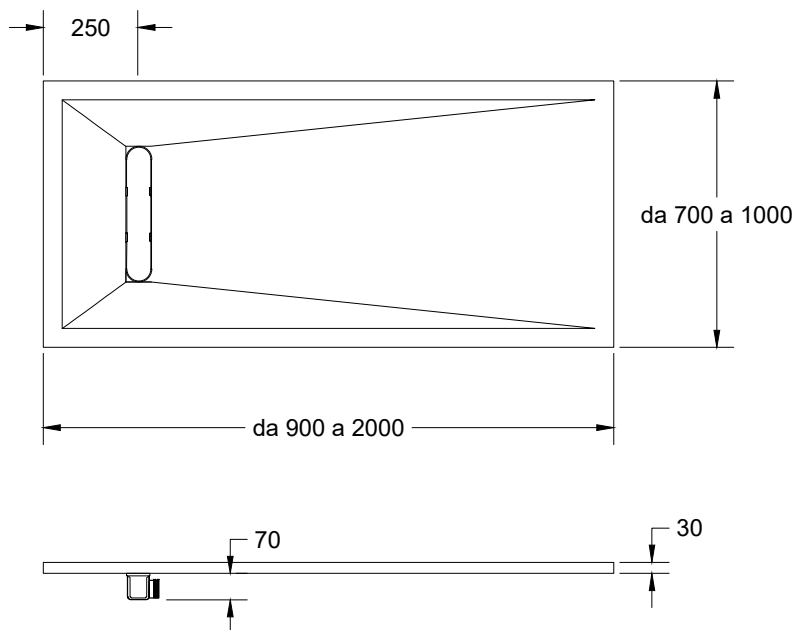

su richiesta
on request

Luxolid® LAPILLUS™ relaxdesign

misure in mm. Scala 1:20

Luxolid® mood
relaxdesign

Colori RAL / RAL colors

su richiesta
on request

Luxolid® LAPILLUS™ relaxdesign

Nero Vulcanio
CODE LL01