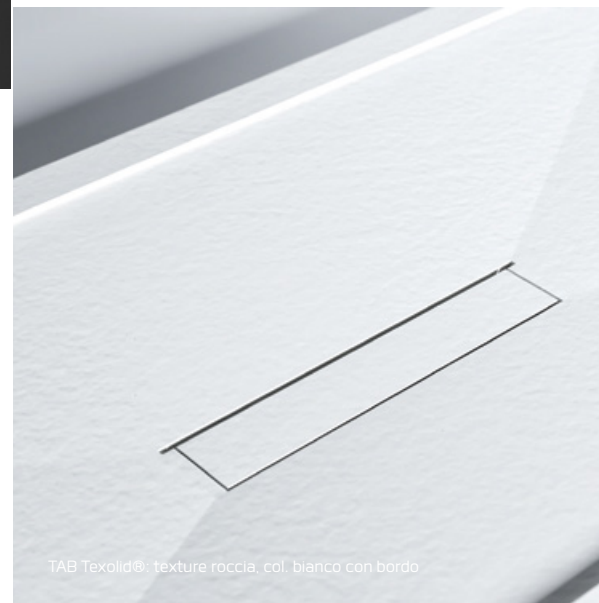

TAB Texolid®: texture cemento col. cemento

TAB Texolid®: texture roccia col. cioccolato

TAB Texolid®: texture roccia col. bianco con bordo