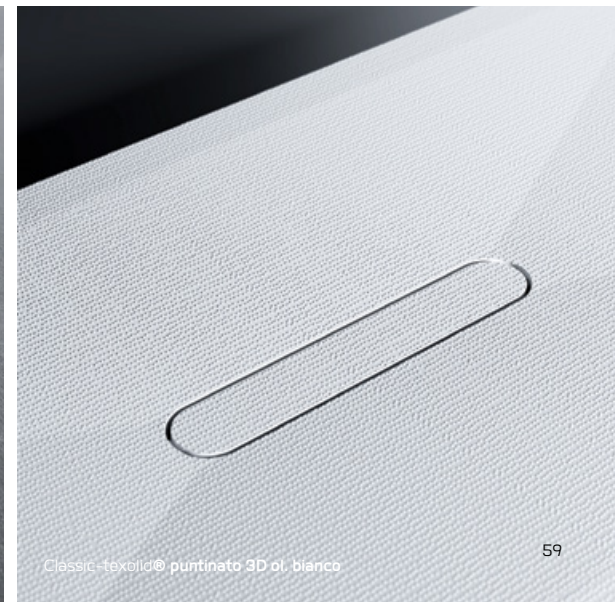

Classic-textolid® puntinato 3D col. bianco