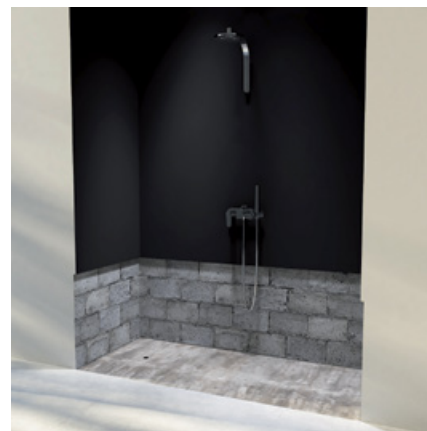

MUST

Must è la soluzione ideale per chi vuole sostituire una vasca da bagno con monoblocco in resina dalle linee ergonomiche, con un intervento non invasivo.

Questo modello prevede un kit completo che comprende i pannelli laterali di chiusura e la cabina con ante scorrevoli in vetro.

Must is the ideal solution for those who want to replace a bathtub with monoblock in resin with ergonomic lines, with a non-invasive procedure.

This model provides a complete kit that includes side panels and the cabin with sliding glass doors.