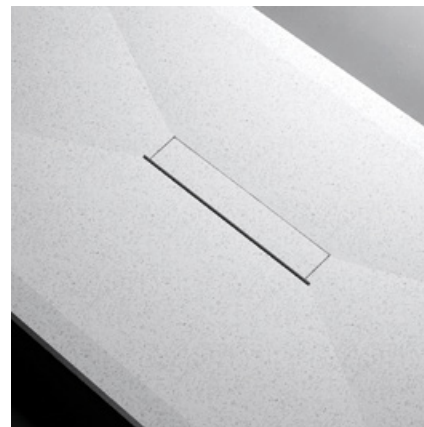

TAB SOLID luxolid®Lapillus : LLO4 bianco siberia