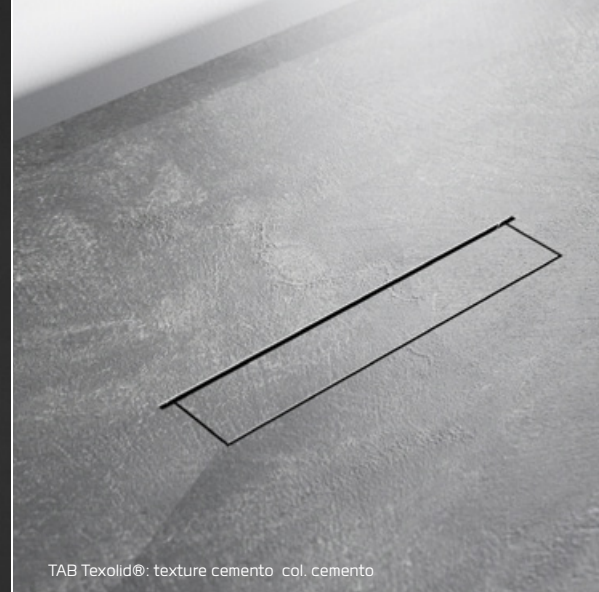

TAB Texolid®: texture cemento col. cemento

Piatto doccia con scarico centrale
Installazione sovra-pavimento e filo-pavimento
Disponibile in Texolid®

*Shower tray with central drain
Raised floor and Flush floor Installation
Available in Texolid®*

Piatto doccia esclusivo, con feritoia di scarico a filo superficie e piletta impercettibile. Un dettaglio dal design essenziale per ambienti ricercati e contemporanei. La lieve inclinazione della superficie interna convoglia l'acqua verso la feritoia di scarico, senza nessun altro elemento asportabile di intralcio, per un nuovo standard di ergonomia e comfort. Disponibile in diverse dimensioni.

Exclusive shower tray with flush to surface drain slot and imperceptible drain valve. An essential design detail perfect for contemporary and refined locations. The light inclination of the internal surface carries the water toward the drain slot, without any other removable element, to create a new standard of ergonomics and comfort. Available in different sizes.

TAB

—