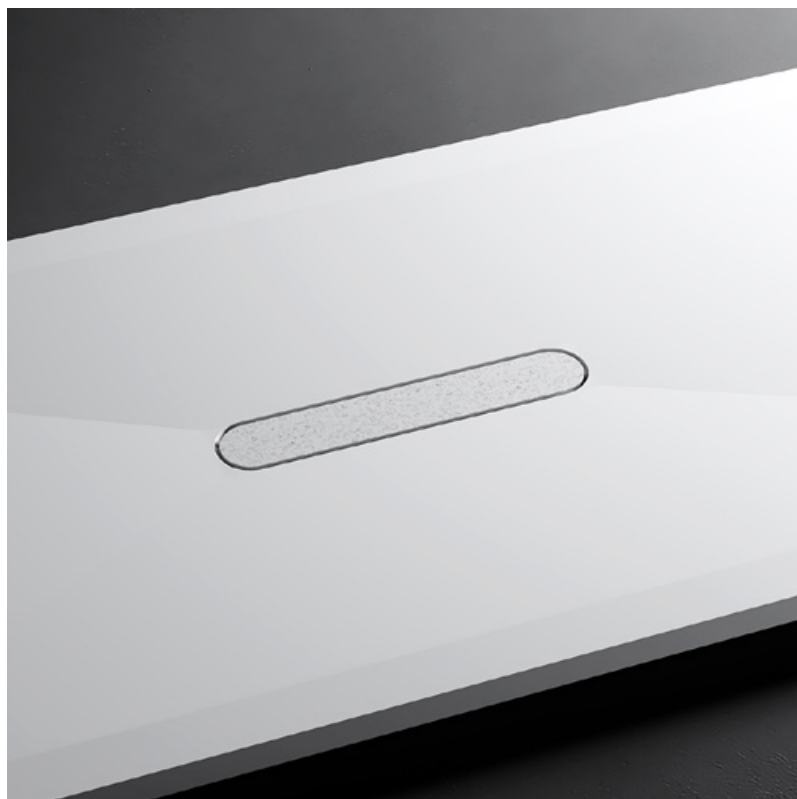

VESUVIUS COLLEZIONE SOLID - Classic luxolid® LX01 bianco totale piletta - Lapillus LLO4