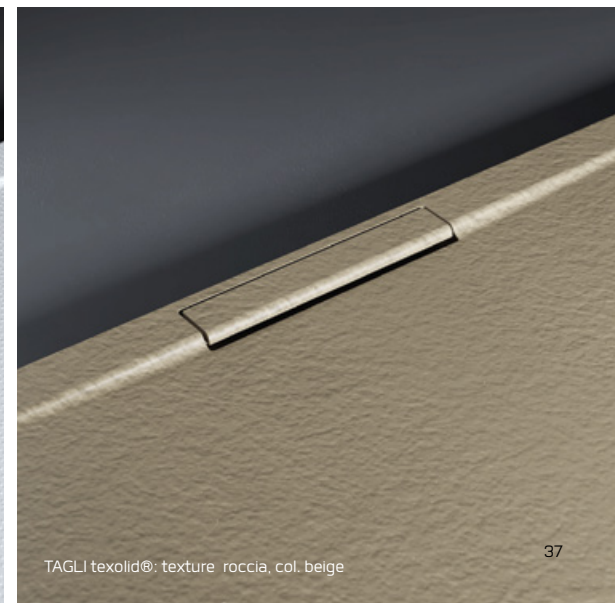

TAGLI texolid®: texture cemento, col. bianco

TAGLI texolid®: texture roccia, col. beige