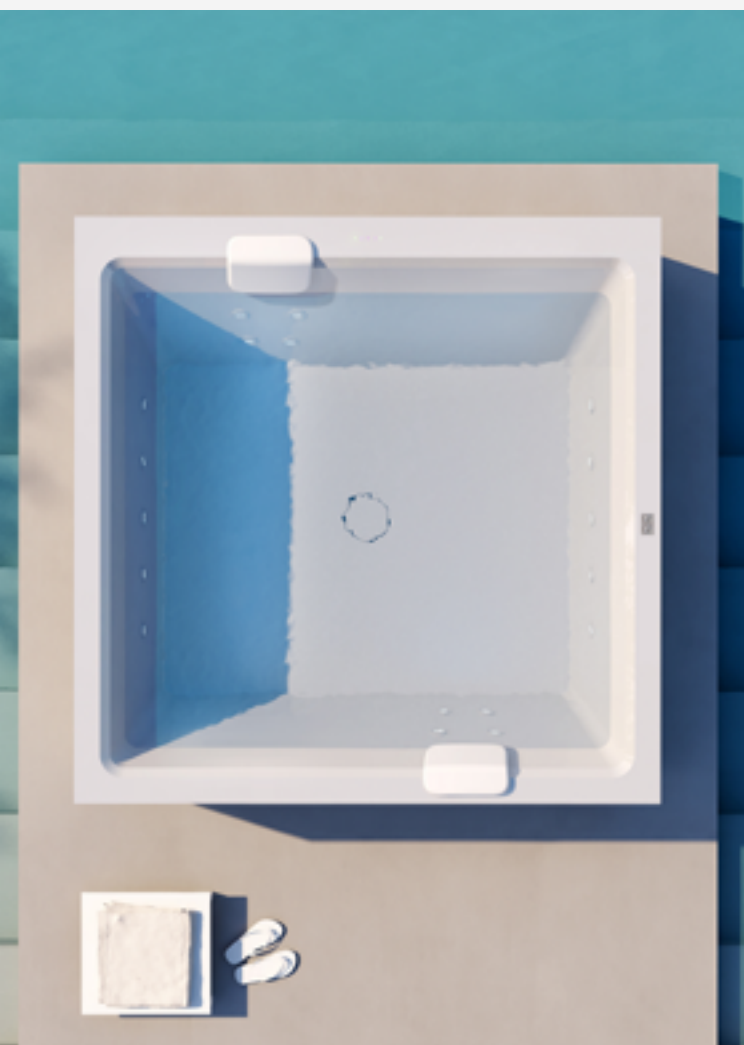

JAM

200 X 200 | h 70 cm

CROMOTERAPIA
CHROMOTHERAPY

Talent System 2.0™

Tipologie di installazione
Installation types

Indoor - Outdoor
Da appoggio (sopra pavimento)
Freestanding (above ground)

Indoor - Outdoor
Da incasso
Built in