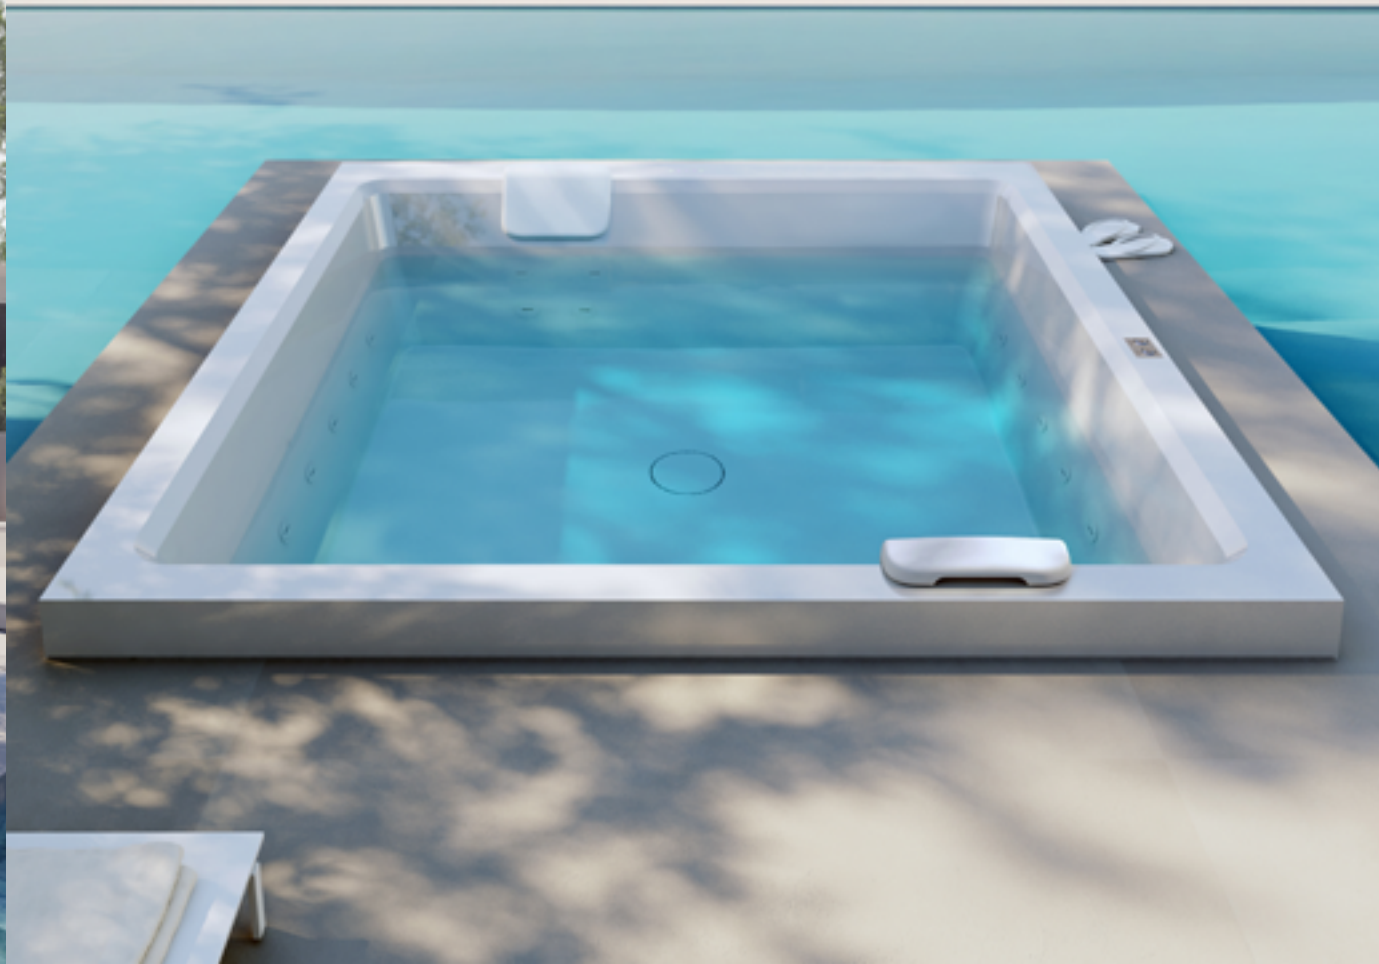

JAM

200 X 200 | h 70 cm

CROMOTERAPIA
CHROMOTHERAPY

Talent System 2.0™

Tipologie di installazione
Installation types

Indoor - Outdoor
Da appoggio (sopra pavimento)
Freestanding (above ground)

Indoor - Outdoor
Da incasso
Built in