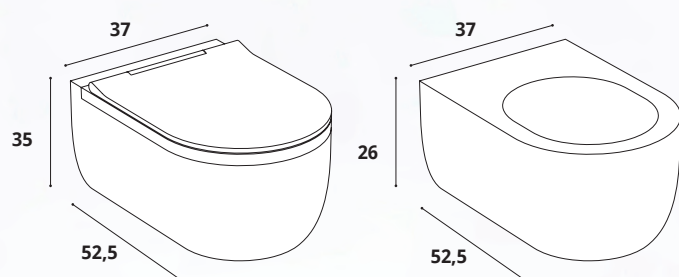

Thanks to this system, it is possible to achieve water savings of 40% compared to a traditional flush.

Luxolid®

SYS-S

Collezione Vaso e Bidet | Installazione sospesa

WC and Bidet Collection | Suspended installation