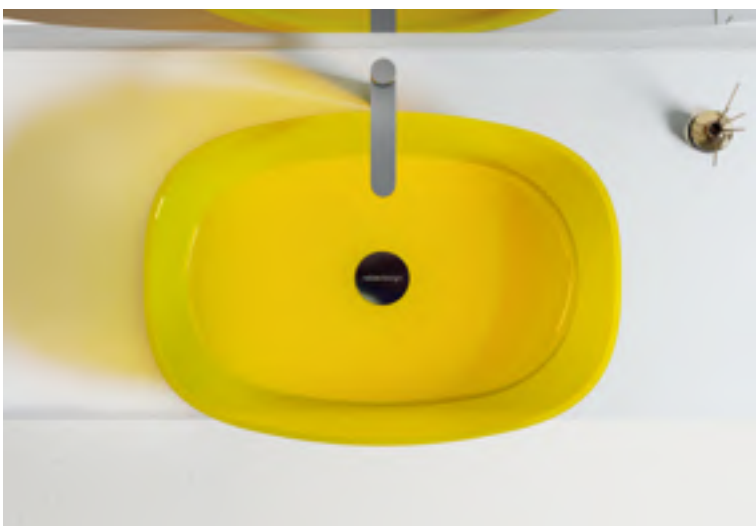

Mua⁶⁰ - Lumenit Banana, TRASLUCIDO

Mua⁴⁰

L. 42 x P. 42 cm | h 16 cm

Cola TRASPARENTE

Mua⁶⁰

L. 60 x P. 42 cm | h 16 cm

Banana, TRASLUCIDO

Mua^{bath 170}

L. 170 x P. 80 cm | h 56 cm

Cola, TRASPARENTE