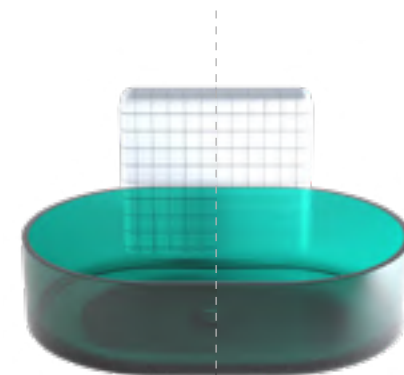

Boxy round L

Lavabo

L. 60 x P. 42 cm | h 17 cm

Finitura trasparente
Transparent finishing

Finitura traslucida
Frost finishing