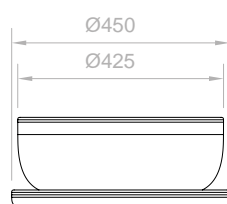

Vivy 60

Lavabo

57,5 x 42,5 cm | h 18,5 cm

Vassoio 75

Finitura opaca
Matte finish

Finitura Lucida
Glossy finish

Il kit di installazione include:

- Piletta e copri-piletta materico in tinta
- Packaging secondario in microfibra brandizzato

The installation kit includes:

- Matching material drain and waste cover
- Secondary branded microfiber packaging

Listino
Price-list

Luxolid®