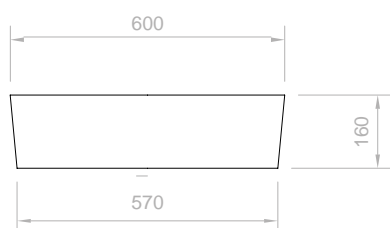

Il kit di installazione include:

- Piletta e copri-piletta in tinta
- Packaging secondario in microfibra brandizzato

The installation kit includes:

- Matching material drain and waste cover
- Secondary branded microfiber packaging

Listino
Price-list

Luxolid®

Luxolid®

Disponibile sedici colorazioni.

Available in sixteen colors.

► Consulta la gamma cromatica e le finiture nell'ala del catalogo.

► Discover the range of colors and finishes in the wing of this catalog.

*

Prezzo di base: Bianco | Opaco
Colorati: + 15%
Finitura lucida: + 15%
Finitura bicolor: + 25%

Base price: White | Matte
Colors: + 15%
Gloss finishing: + 15%
Bicolor finishing: + 25%

Smooth 60

L.60 X P.40 cm | h 16 cm

€ 600,00*