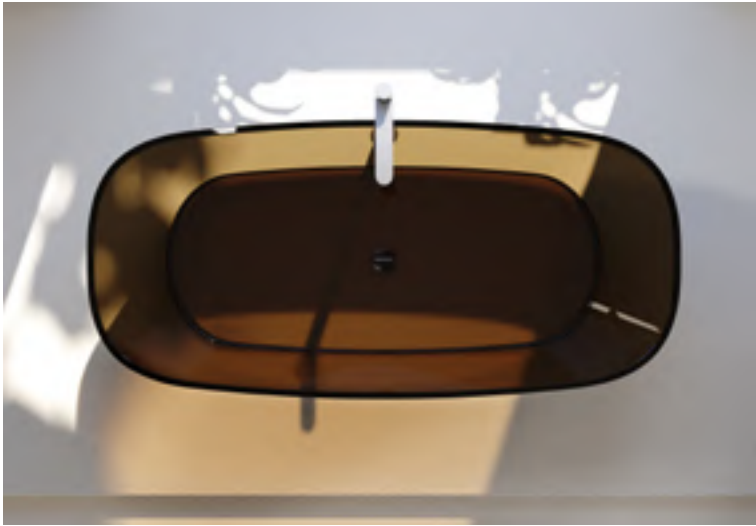

Mua^{bath 170} - Lumenit Cola TRASPARENTE