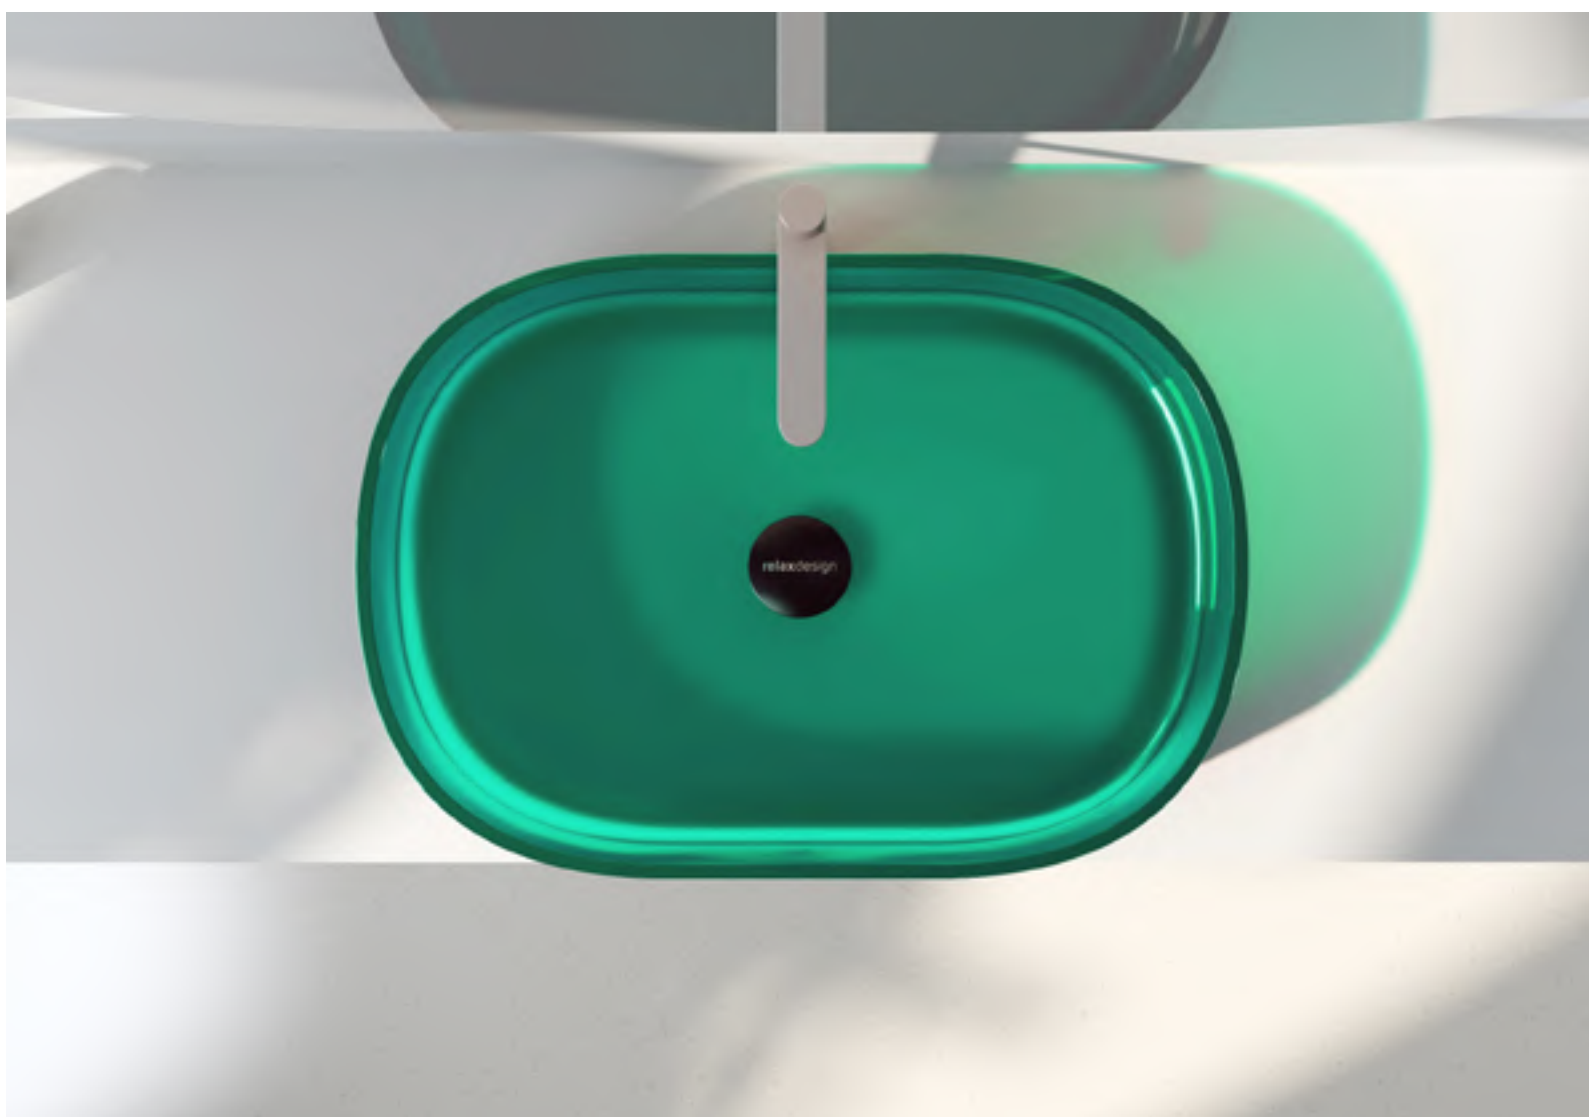

Kolu⁶⁰ - Lumenit Verde Menta, TRASLUCIDO

Kolu⁶⁰
L. 60 x P.42 cm | h 13,5 cm
Menta, TRASLUCIDO