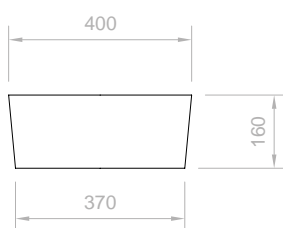

Il kit di installazione include:

- Piletta e copri-piletta in tinta
- Packaging secondario in microfibra brandizzato

The installation kit includes:

- Matching material drain and waste cover
- Secondary branded microfiber packaging

Listino
Price-list

Luxolid®

Luxolid®

Disponibile sedici colorazioni.

Available in sixteen colors.

► Consulta la gamma cromatica e le finiture nell'ala del catalogo.

► Discover the range of colors and finishes in the wing of this catalog.

*

Prezzo di base: Bianco | Opaco
Colorati: + 15%
Finitura lucida: + 15%
Finitura bicolor: + 25%

Base price: White | Matte
Colors: + 15%
Gloss finishing: + 15%
Bicolor finishing: + 25%

Smooth 60

L.60 X P.40 cm | h 16 cm

€ 600,00*